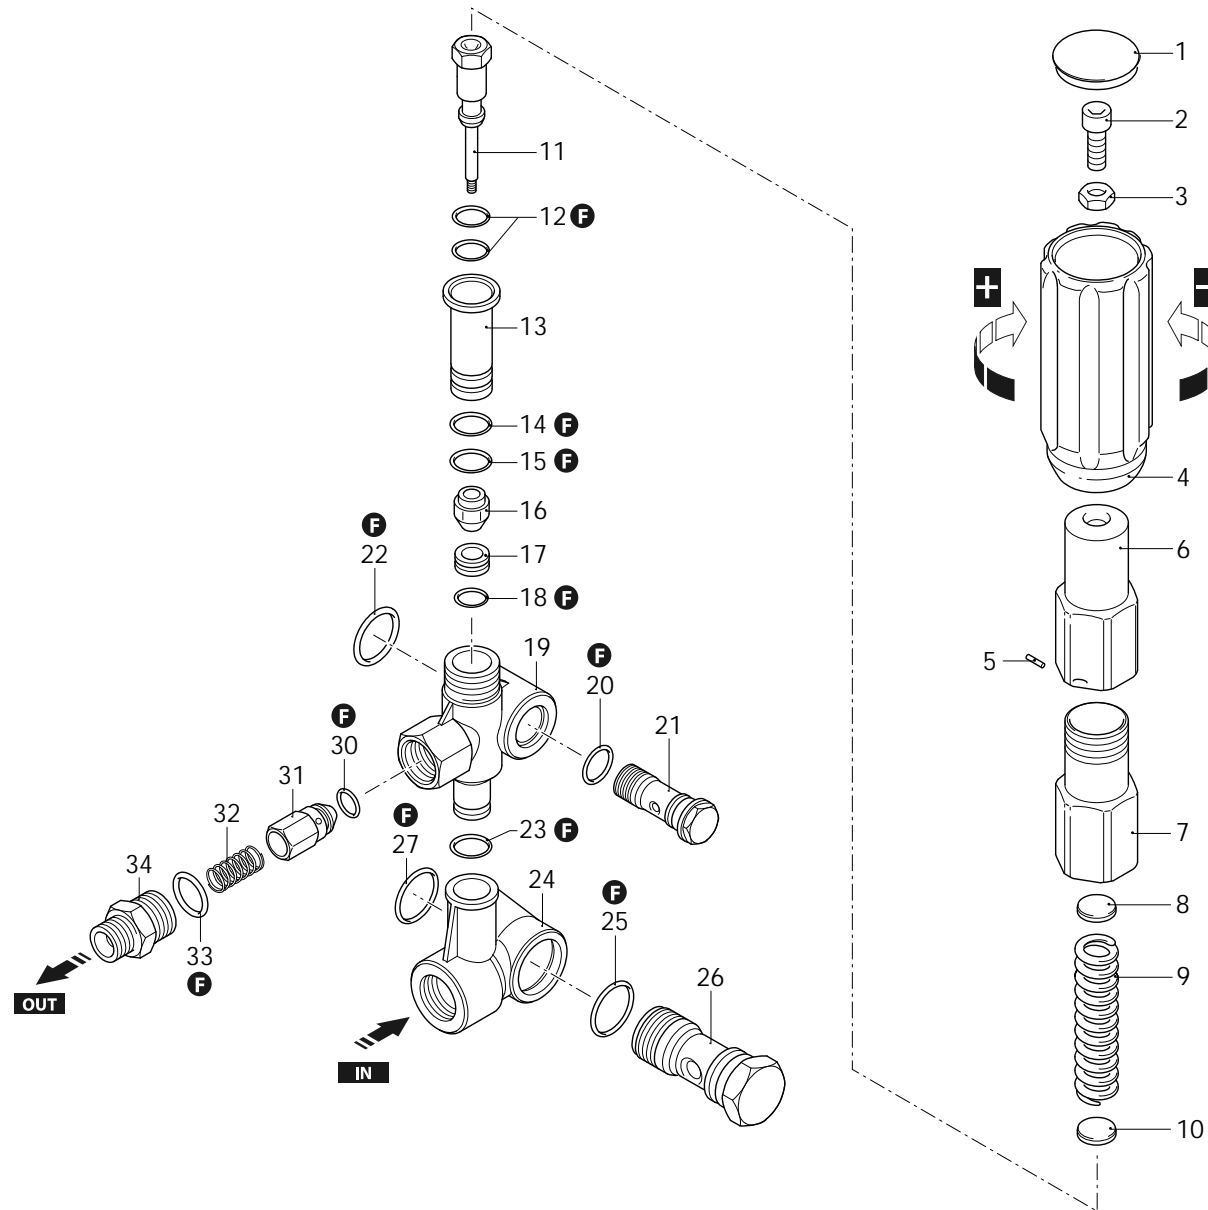

Regulation valves
VR 3B

300 bar

AR-1_000205_v01

13/05/2023

P	Code	Description	Q	Note	Validity	P	Code	Description	Q	Note	Validity
1	1560580	Plug	1								
2	540290	Screw	1	C=25Nm							
3	1660210	Nut	1								
4	1560400	Knob	1								
5	1080070	Pin	1								
6	1560420	Screw	1	Lubricate with grease Molykote PG54							
7	2260330	Guide	1	Screw with Loxeal 55-14 / C=35Nm							
8	2260140	Wobble plate	1								
9	1560350	Spring	1								
10	2260340	Wobble plate	1								
11	2260060	Piston	1								
12	2260100	O-ring	2	Lubricate with grease Molykote PG54							
13	2260040	Piston guide	1								
14	740290	O-ring	1	Lubricate with grease Molykote PG54							
15	394280	O-ring	1	Lubricate with grease Molykote PG54							
16	2761290	Piston	1	Screw with Loxeal 83-21 / C=3Nm							
17	2260080	Seat	1								
18	1260740	O-ring	1	Lubricate with grease Molykote PG54							
19	2260170	Valve body	1								
20	390080	O-ring	1	Lubricate with grease Molykote G807							
21	1540272	Screw	1	C=30Nm							
22	2260190	O-ring	1								
23	390080	O-ring	1	Lubricate with grease Molykote G807							
24	2260430	Suction fitting	1								
25	880270	O-ring	1								
26	1540360	Screw	1	C=40Nm							
27	1540630	O-ring	1	Lubricate with grease Molykote PG54							
28	480440	O-ring	1								
29	1540050	Fitting	1	C=40Nm							
30	1560151	O-ring	1	90 Sh							
31	1560890	Shutter	1								
32	1560140	Spring	1								
33	180101	O-ring	1	Lubricate with grease Molykote PG54							
34	1560111	Fitting	1	C=35Nm							
F	42598	Gasket kit	1								

Revision: 1

Oil type: -

Attachment:

Date: 13/05/2023

Oil quantity: -

C= Tightening torque (Tolerance +0 ÷ -10%)

* = Not present for electric pump