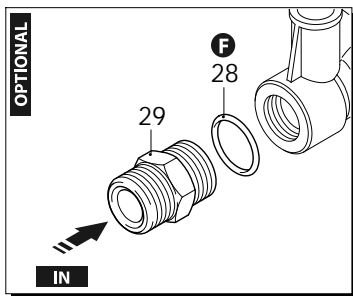

Regulation valves
VR 3B

300 bar

AR-1_000205_v01

13/05/2023

P	Code	Description	Q	Note	Validity	P	Code	Description	Q	Note	Validity
1	1560580	Plug	1								
2	540290	Screw	1	C=25Nm							
3	1660210	Nut	1								
4	1560400	Knob	1								
5	1080070	Pin	1								
6	1560420	Screw	1	Lubricate with grease Molykote PG54							
7	2260330	Guide	1	Screw with Loxeal 55-14 / C=35Nm							
8	2260140	Wobble plate	1								
9	1560350	Spring	1								
10	2260340	Wobble plate	1								
11	2260060	Piston	1								
12	2260100	O-ring	2	Lubricate with grease Molykote PG54							
13	2260040	Piston guide	1								
14	740290	O-ring	1	Lubricate with grease Molykote PG54							
15	394280	O-ring	1	Lubricate with grease Molykote PG54							
16	2761290	Piston	1	Screw with Loxeal 83-21 / C=3Nm							
17	2260080	Seat	1								
18	1260740	O-ring	1	Lubricate with grease Molykote PG54							
19	2260170	Valve body	1								
20	390080	O-ring	1	Lubricate with grease Molykote G807							
21	1540272	Screw	1	C=30Nm							
22	2260190	O-ring	1								
23	390080	O-ring	1	Lubricate with grease Molykote G807							
24	2260430	Suction fitting	1								
25	880270	O-ring	1								
26	1540360	Screw	1	C=40Nm							
27	1540630	O-ring	1	Lubricate with grease Molykote PG54							
28	480440	O-ring	1								
29	1540050	Fitting	1	C=40Nm							
30	1560151	O-ring	1	90 Sh							
31	1560890	Shutter	1								
32	1560140	Spring	1								
33	180101	O-ring	1	Lubricate with grease Molykote PG54							
34	1560111	Fitting	1	C=35Nm							
F	42598	Gasket kit	1								

Revision: 1

Oil type: -

Attachment:

Date: 13/05/2023

Oil quantity: -

C= Tightening torque (Tolerance +0 ÷ -10%)

* = Not present for electric pump