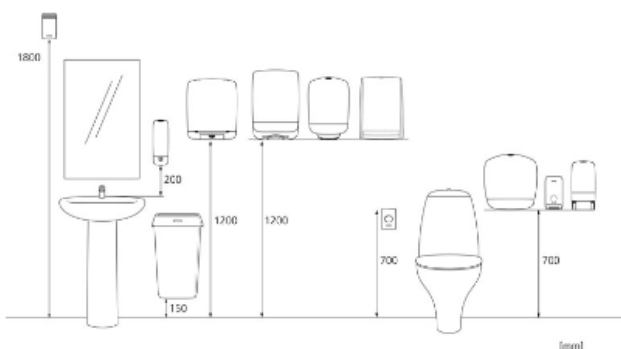

y 1166 mm

z 1200 mm

100

118.65 kg

6414300092155

Measurements and installing

Related products

related products